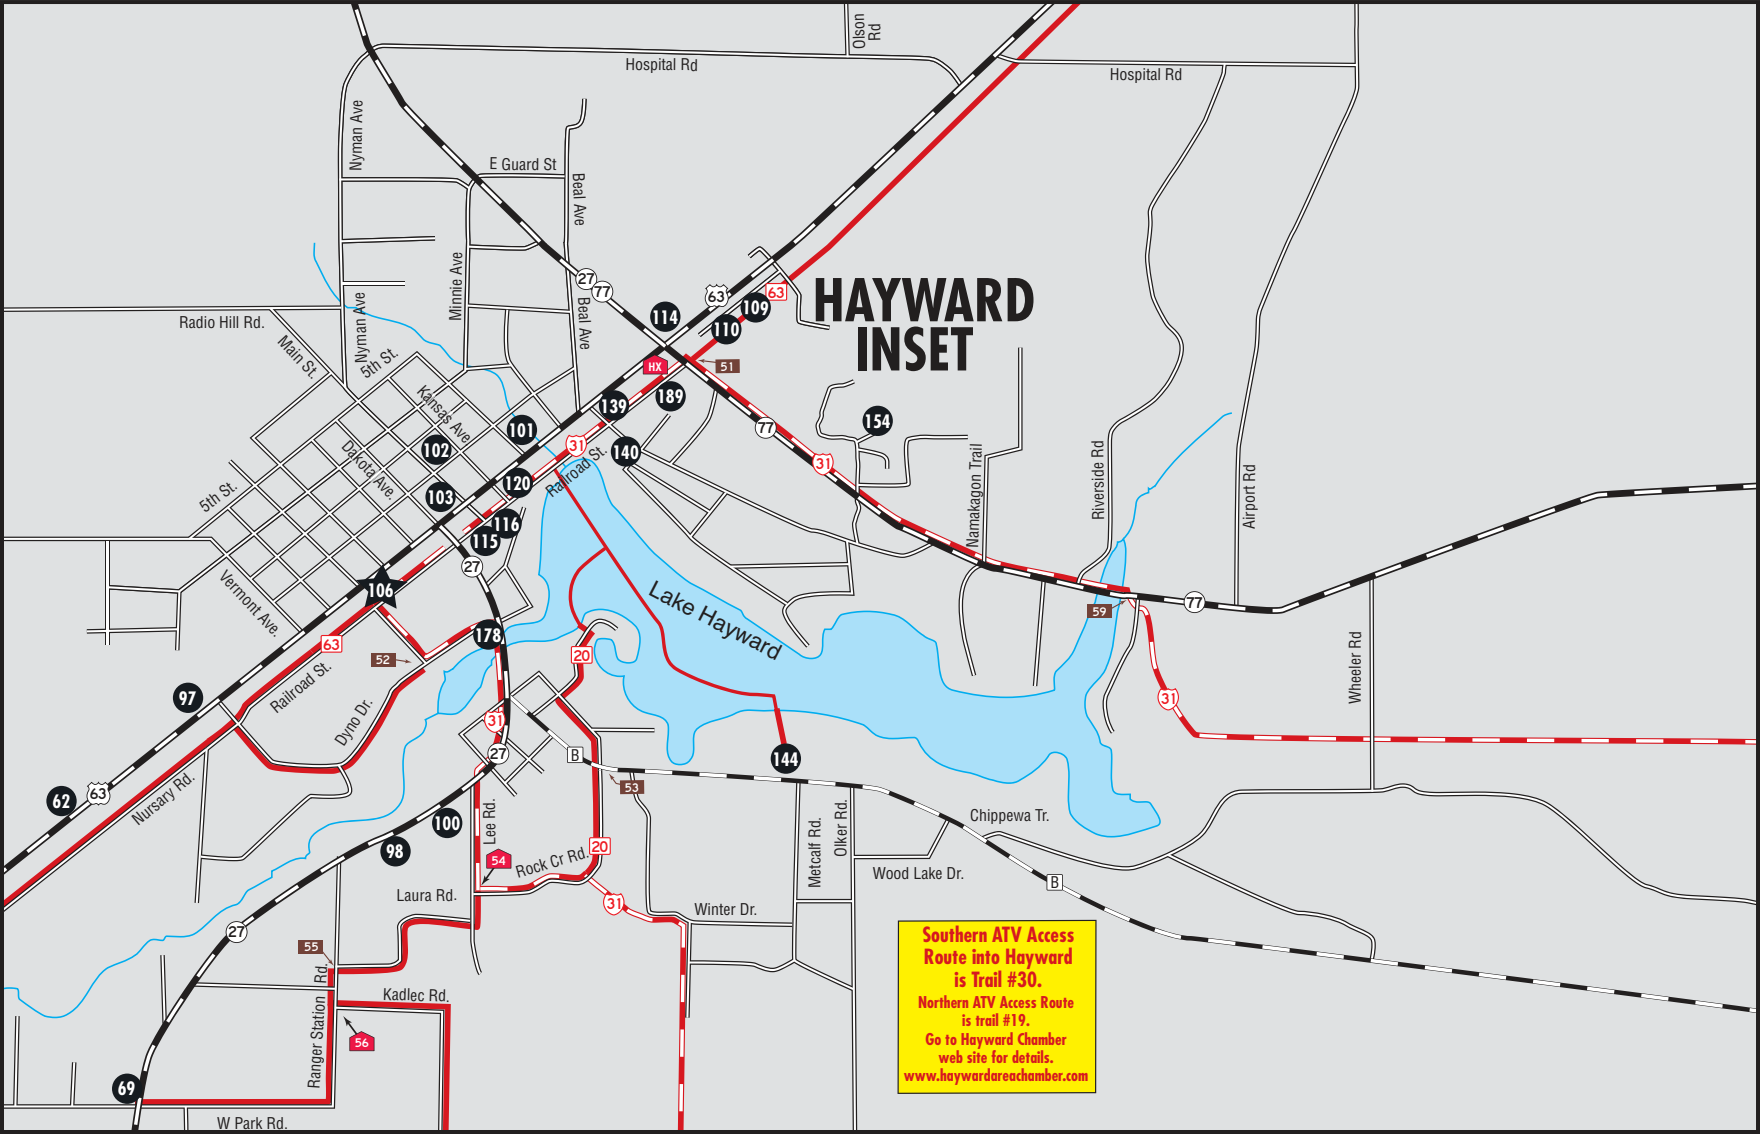

HAYWARD INSET

**Southern ATV Access
Route into Hayward
is Trail #30.**
Northern ATV Access Route
is trail #19.
Go to Hayward Chamber
web site for details.
www.haywardareachamber.com